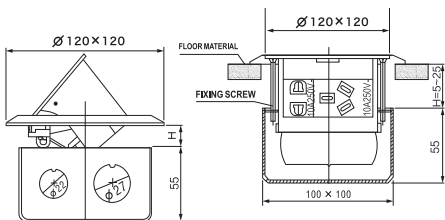

Need to choose install Box
Noted: The draft image of socket is just for your reference.
120 and 118 Module can change as required.